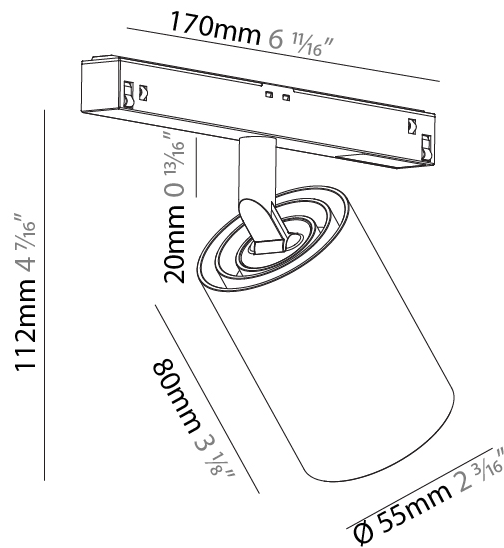

1. To build a product code in our configurator select the specify button on the base model # product page
2. To build a manual product code on this datasheet choose from the options listed below in blue font and add the suffix to the base model #

GENERAL

Series: Centriq
Subseries: Centriq for Clicktrack
Brand: Prolicht
Division: Architectural
Mounting Type: Track
Mounting Location: Ceiling
Subcategory: Spots

PHYSICAL

Shape: Cylinder
Diameter (mm): 55
Diameter (in): 2 ³/₁₆
Length (mm): 170
Length (in): 6 ¹³/₁₆
Height (mm): 112
Height (in): 4 ⁷/₁₆
Light Distribution: Adjustable / Direct
Fixture Finish: SSR / BKV / CWI / CRY / HAB / LAG / UFT / ITA / RUA / RUR / MIC / FTG / MYG / TWT / LOD / PUS / FRO / FUP / KIA / POP / BLS / SPG / MEY / GOH / GUM / CHC / COM / ABZ / JAG / OBR / MOS / ROR
Fixture Material: Aluminum

ELECTRICAL

Lamp Type: LED (Zhaga Standard)
Input Wattage (W): 12
Total Output Wattage (W): 10.9
Dimming: Non-Dimmable
Driver Included: No
Driver Location: Remote
Driver Type: Constant Voltage - Universal
Driver Class: Class 2
Input Voltage (V): 48
Constant Current (MA): 580
Upon Request: 0-10Vdc dimming / DALI dimming

LED

Number of LEDs: 1
Color Temperature (°K): 2700 / 3000 / 4000
Max. Delivered Lumen (lm): 750 / 780 / 840
CRI: >90 CRI

OPTICAL

Reflector°: 17 / 33 / 46
Optic°: 15 / 25 / 35
Adjustability: Rotational 360°; Tilt 90° (±45°)

RATINGS AND CERTIFICATIONS

Certified By: Certified for North American Standards
IP rating: IP20