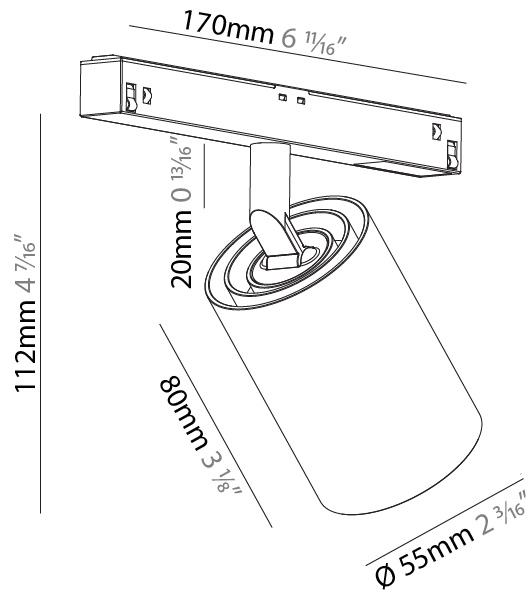

1. To build a product code in our configurator select the specify button on the base model # product page
2. To build a manual product code on this datasheet choose from the options listed below in blue font and add the suffix to the base model #

GENERAL

Series: Centriq
Subseries: Centriq for Clicktrack
Brand: Prolicht
Division: Architectural
Mounting Type: Track
Mounting Location: Ceiling
Subcategory: Spots

PHYSICAL

Shape: Cylinder
Diameter (mm): 55
Diameter (in): 2 3/16
Length (mm): 170
Length (in): 6 11/16
Height (mm): 112
Height (in): 4 7/16
Light Distribution: Adjustable / Direct
Fixture Finish: SSR / BKV / CWI / CRY / HAB / LAG / UFT / ITA / RUA / RUR / MIC / FTG / MYG / TWT / LOD / PUS / FRO / FUP / KIA / POP / BLS / SPG / MEY / GOH / GUM / CHC / COM / ABZ / JAG / OBR / MOS / ROR
Fixture Material: Aluminum

ELECTRICAL

Lamp Type: LED (Zhaga Standard)
Input Wattage (W): 9
Total Output Wattage (W): 8.2
Dimming: Non-Dimmable
Driver Included: No
Driver Location: Remote
Driver Type: Constant Voltage - Universal
Driver Class: Class 2
Input Voltage (V): 48
Constant Current (MA): 700
Upon Request: 0-10Vdc dimming / DALI dimming

LED

Number of LEDs: 1
Color Temperature (°K): 2700 / 3000 / 4000
Max. Delivered Lumen (lm): 380 / 410 / 440
CRI: >90 CRI

OPTICAL

Reflector°: 9
Adjustability: Rotational 360°; Tilt 90° (±45°)

RATINGS AND CERTIFICATIONS

Certified By: Certified for North American Standards
IP rating: IP20