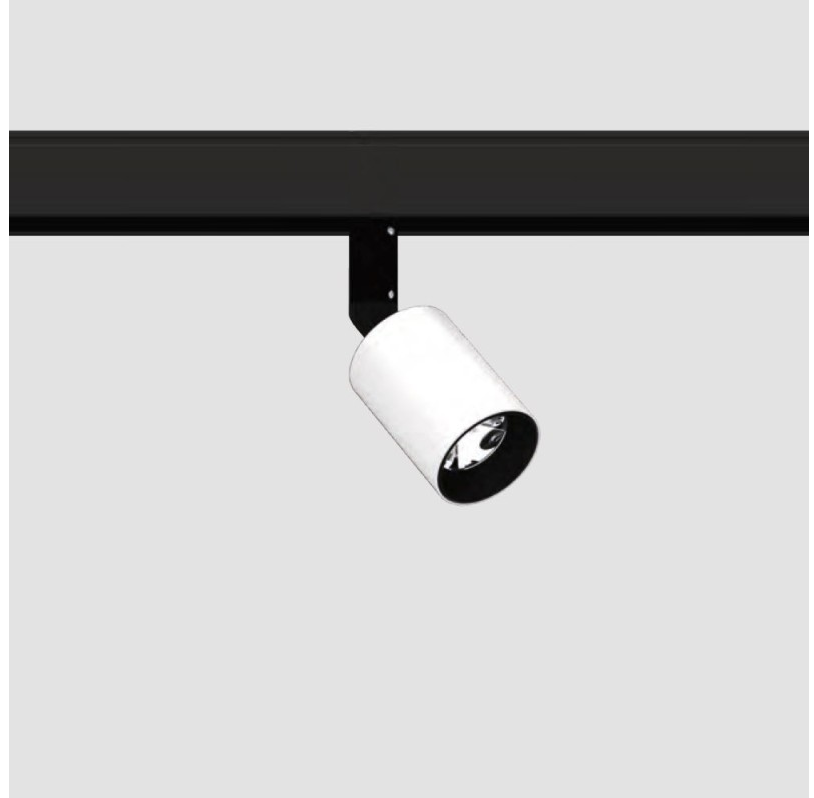

1. To build a product code in our configurator select the specify button on the base model # product page
2. To build a manual product code on this datasheet choose from the options listed below in blue font and add the suffix to the base model #

GENERAL

Series: Centriq
Subseries: Centriq for Clicktrack
Brand: Prolicht
Division: Architectural
Mounting Type: Track
Mounting Location: Ceiling
Subcategory: Spots

PHYSICAL

Shape: Cylinder
Diameter (mm): 30
Diameter (in): 1 ³/₁₆
Length (mm): 170
Length (in): 6 ¹³/₁₆
Height (mm): 74
Height (in): 2 ¹⁵/₁₆
Light Distribution: Adjustable / Direct
Fixture Finish: SSR / BKV / CWI / CRY / HAB / LAG / UFT / ITA / RUA / RUR / MIC / FTG / MYG / TWT / LOD / PUS / FRO / FUP / KIA / POP / BLS / SPG / MEY / GOH / GUM / CHC / COM / ABZ / JAG / OBR / MOS / ROR
Fixture Material: Aluminum

ELECTRICAL

Lamp Type: LED (Zhaga Standard)
Input Wattage (W): 4
Total Output Wattage (W): 3.6
Dimming: Non-Dimmable
Driver Included: No
Driver Location: Remote
Driver Type: Constant Voltage - Universal
Driver Class: Class 2
Input Voltage (V): 48
Constant Current (MA): 340
Upon Request: 0-10Vdc dimming / DALI dimming

LED

Number of LEDs: 1
Color Temperature (°K): 2700 / 3000 / 4000
Max. Delivered Lumen (lm): 260 / 270 / 290
CRI: >90 CRI

OPTICAL

Optic°: 24 / 32
Adjustability: Rotational 360°; Tilt 90° (±45°)

RATINGS AND CERTIFICATIONS

Certified By: Certified for North American Standards
IP rating: IP20