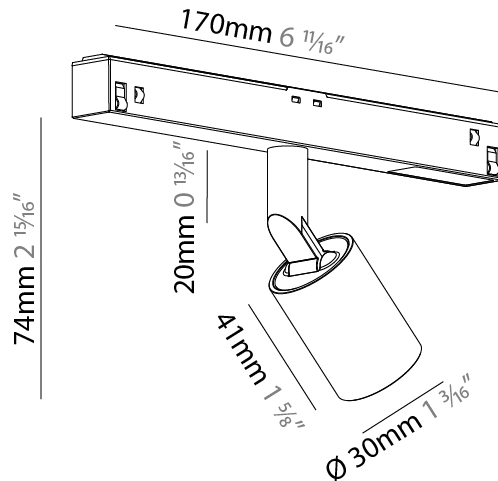

1. To build a product code in our configurator select the specify button on the base model # product page
2. To build a manual product code on this datasheet choose from the options listed below in blue font and add the suffix to the base model #

GENERAL

Series: Centriq
Subseries: Centriq for Clicktrack
Brand: Prolicht
Division: Architectural
Mounting Type: Track
Mounting Location: Ceiling
Subcategory: Spots

PHYSICAL

Shape: Cylinder
Diameter (mm): 40
Diameter (in): 1 9/16
Length (mm): 170
Length (in): 6 11/16
Height (mm): 88
Height (in): 3 7/16
Light Distribution: Adjustable / Direct
Fixture Finish: SSR / BKV / CWI / CRY / HAB / LAG / UFT / ITA / RUA / RUR / MIC / FTG / MYG / TWT / LOD / PUS / FRO / FUP / KIA / POP / BLS / SPG / MEY / GOH / GUM / CHC / COM / ABZ / JAG / OBR / MOS / ROR
Fixture Material: Aluminum

ELECTRICAL

Lamp Type: LED (Zhaga Standard)
Input Wattage (W): 6
Total Output Wattage (W): 5.4
Dimming: Non-Dimmable
Driver Included: No
Driver Location: Remote
Driver Type: Constant Voltage - Universal
Driver Class: Class 2
Input Voltage (V): 48
Constant Current (mA): 340
Upon Request: 0-10Vdc dimming / DALI dimming

LED

Number of LEDs: 1
Color Temperature (°K): 2700 / 3000 / 4000
Max. Delivered Lumen (lm): 494 / 519 / 526
CRI: >90 CRI

OPTICAL

Reflector°: 20 / 40 / 50
Optic°: 31 / 36
Adjustability: Rotational 360°; Tilt 90° (±45°)

RATINGS AND CERTIFICATIONS

Certified By: Certified for North American Standards
IP rating: IP20