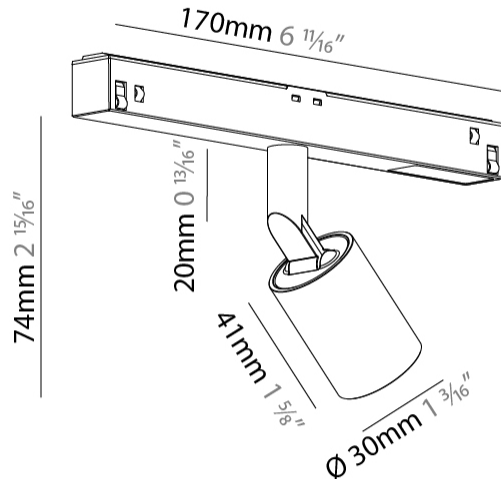

1. To build a product code in our configurator select the specify button on the base model # product page
2. To build a manual product code on this datasheet choose from the options listed below in blue font and add the suffix to the base model #

GENERAL

Series: Centriq
Subseries: Centriq for Clicktrack
Brand: Prolicht
Division: Architectural
Mounting Type: Track
Mounting Location: Ceiling
Subcategory: Spots

PHYSICAL

Shape: Cylinder
Diameter (mm): 30
Diameter (in): 1 ³/₁₆
Length (mm): 170
Length (in): 6 ¹³/₁₆
Height (mm): 74
Height (in): 2 ¹⁵/₁₆
Light Distribution: Adjustable / Direct
Fixture Finish: SSR / BKV / CWI / CRY / HAB / LAG / UFT / ITA / RUA / RUR / MIC / FTG / MYG / TWT / LOD / PUS / FRO / FUP / KIA / POP / BLS / SPG / MEY / GOH / GUM / CHC / COM / ABZ / JAG / OBR / MOS / ROR
Fixture Material: Aluminum

ELECTRICAL

Lamp Type: LED (Zhaga Standard)
Input Wattage (W): 4
Total Output Wattage (W): 3.6
Dimming: Non-Dimmable
Driver Included: No
Driver Location: Remote
Driver Type: Constant Voltage - Universal
Driver Class: Class 2
Input Voltage (V): 48
Constant Current (MA): 340
Upon Request: 0-10Vdc dimming / DALI dimming

LED

Number of LEDs: 1
Color Temperature (°K): 2700 / 3000 / 4000
Max. Delivered Lumen (lm): 260 / 270 / 290
CRI: >90 CRI

OPTICAL

Optic°: 24 / 32
Adjustability: Rotational 360°; Tilt 90° (±45°)

RATINGS AND CERTIFICATIONS

Certified By: Certified for North American Standards
IP rating: IP20