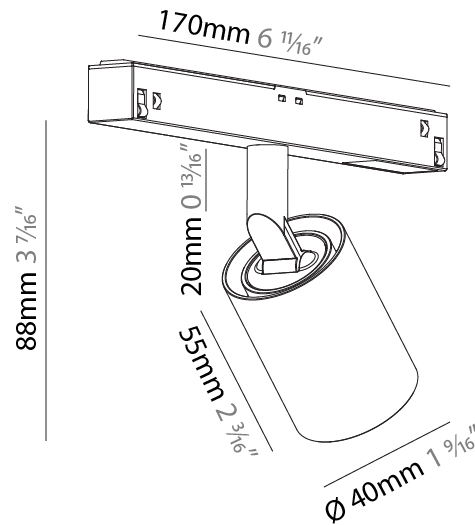

1. To build a product code in our configurator select the specify button on the base model # product page
2. To build a manual product code on this datasheet choose from the options listed below in blue font and add the suffix to the base model #

GENERAL

Series: Centriq
Subseries: Centriq for Clicktrack
Brand: Prolicht
Division: Architectural
Mounting Type: Track
Mounting Location: Ceiling
Subcategory: Spots

PHYSICAL

Shape: Cylinder
Diameter (mm): 40
Diameter (in): 1 9/16
Length (mm): 170
Length (in): 6 1/16
Height (mm): 88
Height (in): 3 7/16
Light Distribution: Adjustable / Direct
Fixture Finish: SSR / BKV / CWI / CRY / HAB / LAG / UFT / ITA / RUA / RUR / MIC / FTG / MYG / TWT / LOD / PUS / FRO / FUP / KIA / POP / BLS / SPG / MEY / GOH / GUM / CHC / COM / ABZ / JAG / OBR / MOS / ROR
Fixture Material: Aluminum

ELECTRICAL

Lamp Type: LED (Zhaga Standard)
Input Wattage (W): 6
Total Output Wattage (W): 5.4
Dimming: Non-Dimmable
Driver Included: No
Driver Location: Remote
Driver Type: Constant Voltage - Universal
Driver Class: Class 2
Input Voltage (V): 48
Constant Current (MA): 490
Upon Request: 0-10Vdc dimming / DALI dimming

LED

Number of LEDs: 1
Color Temperature (°K): 2700 / 3000 / 4000
Max. Delivered Lumen (lm): 360 / 390 / 420
CRI: >90 CRI

OPTICAL

Reflector°: 10
Adjustability: Rotational 360°; Tilt 90° (±45°)

RATINGS AND CERTIFICATIONS

Certified By: Certified for North American Standards
IP rating: IP20